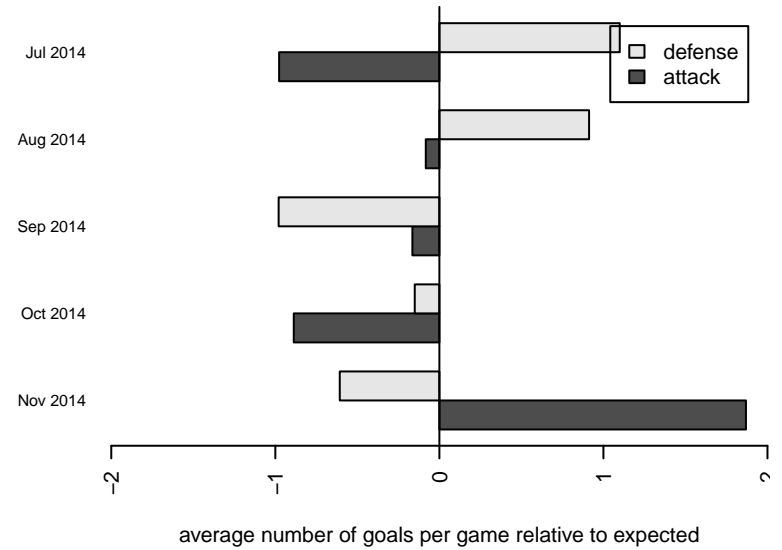

Performance relative to 13 month average