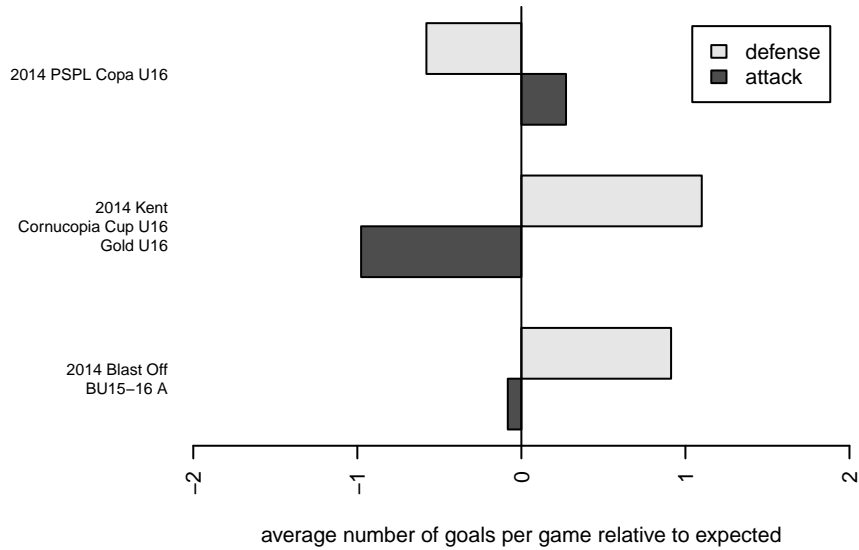

# Impact FC White B98

Cascade SC  
 Renton, WA  
 B98 total strength=1387  
 attack=12.54 defense=4.66  
 fall league = PSPL Copa U16

alt names used:  
 Impact FC 98 White  
 CASCADE IMPACT 98 WHITE (WA)  
 CSC IMPACT FC 98 WHITE

Venues played:  
 2014 Kent Cornucopia Cup U16 Gold U16  
 2014 Blast Off BU15-16 A  
 2014 PSPL Copa U16

**Impact FC White B98**  
 Dots are actual minus expected GF (blue circles) and GA (red triangles).  
 Blue line is smoothed change in attack strength. Red is smoothed change in defense strength.

**attack and defense variance (black dot)  
relative to other teams  
and top 10 in region**

**attack and defense rating  
relative to others at age  
and all opponents in last 13 months**

**Performance relative to 13 month average**