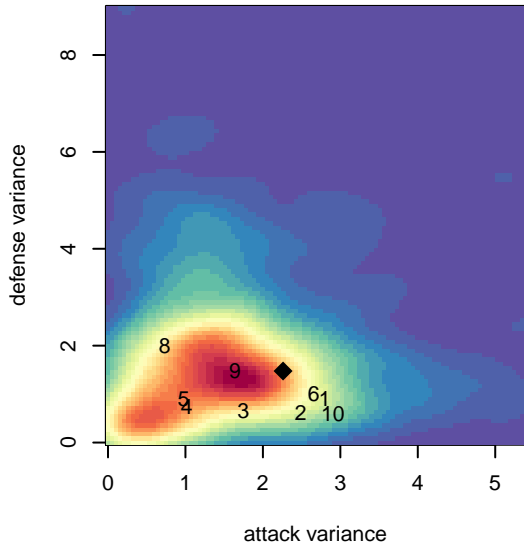

# Impact FC White B98

Cascade SC  
 Renton, WA  
 B98 total strength=1387  
 attack=12.54 defense=4.66  
 fall league = PSPL Copa U16

alt names used:  
 Impact FC 98 White  
 CASCADE IMPACT 98 WHITE (WA)  
 CSC IMPACT FC 98 WHITE

Venues played:  
 2014 Kent Cornucopia Cup U16 Gold U16  
 2014 Blast Off BU15-16 A  
 2014 PSPL Copa U16

**Impact FC White B98**  
 Dots are actual minus expected GF (blue circles) and GA (red triangles).  
 Blue line is smoothed change in attack strength. Red is smoothed change in defense strength.

**attack and defense variance (black dot)  
relative to other teams  
and top 10 in region**

**attack and defense rating  
relative to others at age  
and all opponents in last 13 months**

**Performance relative to 13 month average**