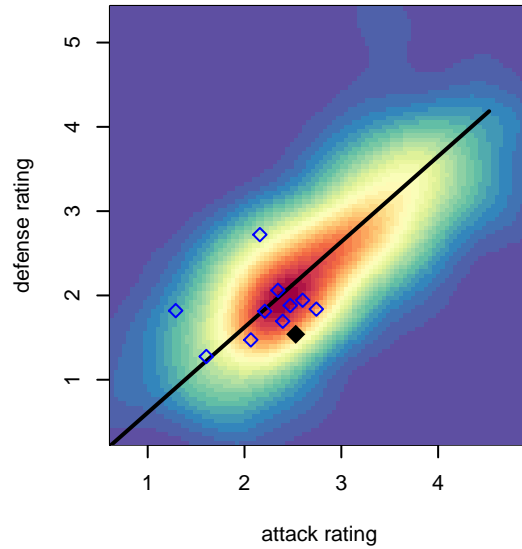

# Impact FC White B98

Cascade SC  
 Renton, WA  
 B98 total strength=1387  
 attack=12.54 defense=4.66  
 fall league = PSPL Copa U16

alt names used:  
 Impact FC 98 White  
 CASCADE IMPACT 98 WHITE (WA)  
 CSC IMPACT FC 98 WHITE

Venues played:  
 2014 Kent Cornucopia Cup U16 Gold U16  
 2014 Blast Off BU15-16 A  
 2014 PSPL Copa U16

**Impact FC White B98**  
 Dots are actual minus expected GF (blue circles) and GA (red triangles).  
 Blue line is smoothed change in attack strength. Red is smoothed change in defense strength.

**attack and defense variance (black dot)  
relative to other teams  
and top 10 in region**

**attack and defense rating  
relative to others at age  
and all opponents in last 13 months**

**Performance relative to 13 month average**