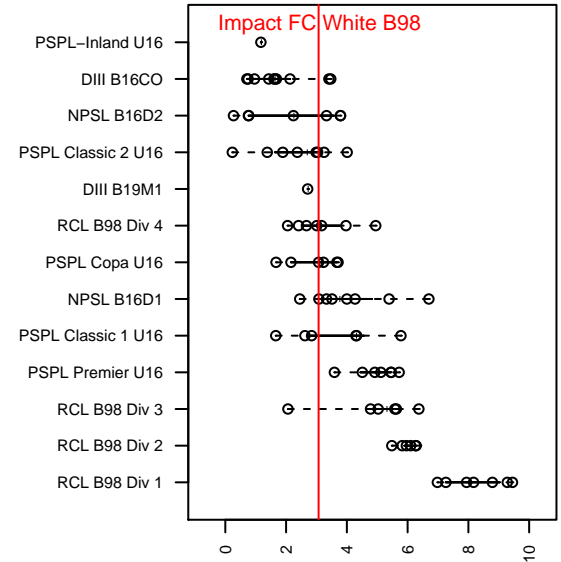

# Impact FC White B98

Cascade SC  
 Renton, WA  
 B98 total strength=1387  
 attack=12.54 defense=4.66  
 fall league = PSPL Copa U16

alt names used:  
 Impact FC 98 White  
 CASCADE IMPACT 98 WHITE (WA)  
 CSC IMPACT FC 98 WHITE

Venues played:  
 2014 Kent Cornucopia Cup U16 Gold U16  
 2014 Blast Off BU15-16 A  
 2014 PSPL Copa U16

**Impact FC White B98**  
 Dots are actual minus expected GF (blue circles) and GA (red triangles).  
 Blue line is smoothed change in attack strength. Red is smoothed change in defense strength.

**attack and defense variance (black dot)  
relative to other teams  
and top 10 in region**

**attack and defense rating  
relative to others at age  
and all opponents in last 13 months**

**Performance relative to 13 month average**